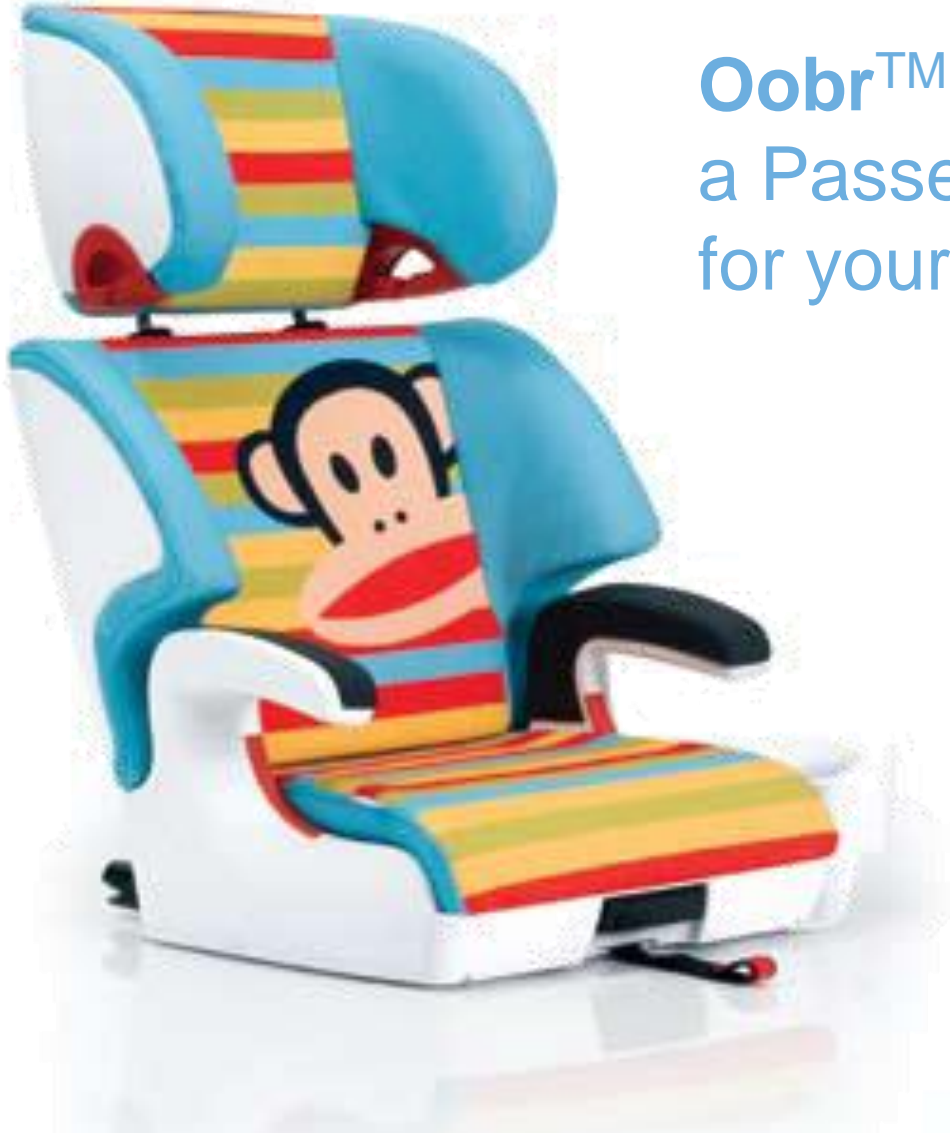

2010 Lifesavers Conference

clek

**Oobr™ Full-Back Booster Seat –
a Passenger Vehicle Seat Sized
for your Child**

clek

Oobr – Elemental Safety System™

- Rigid LATCH system
 - Locks the booster seat into place using your vehicle's LATCH anchorage system to provide additional booster seat stability in a collision
- Magnesium back frame
 - Better contains the torso during a side impact collision and protects against vehicle intrusion
- Structural head restraint with deep side wings
 - Connects to the magnesium frame using steel rods to reduce twisting movements and improve head protection in a collision
- Energy-absorbing foam layer
 - Absorbs energy in a side impact collision resulting in less forces transferred directly to your child
 - Head restraint, back frame & armrests
- Belt guides
 - Improve belt positioning on your child's shoulders and hips

Oobr – Grows with your Child

- 12 Adjustable head restraint positions
 - Minimum head restraint height of 22" and shoulder belt height of 14" (measured from the top of the seating surface)
 - Maximum head restraint height of 28.5" and shoulder belt height of 21" (measured from the top of the seating surface)
 - Design allows for maximum shoulder width for larger children

- Easily converts to backless mode

Oobr – Comfort and Convenience Features

- Adjustable rigid LATCH system
 - Improves ease of installation in vehicles with hard to reach lower LATCH anchors
 - Recline feature, improving comfort and head retention in head restraint when child falls asleep
- Proprietary use of CRYPTON® Super Fabrics, providing stain, moisture and bacteria resistance.
- Removable cup holder
 - Can be attached on either side
 - Dishwasher safe

Who can use Oobr?

	Full Back	Backless
	38–57 in./ 96–145 cm.	40–57 in./ 101–145 cm.
	33–100 lbs./ 15–45 kg.	40–100 lbs./ 18–45 kg.
	Minimum age 3 yrs.	Minimum age 4 yrs.

* Specifications for use within the U.S.A. and Mexico